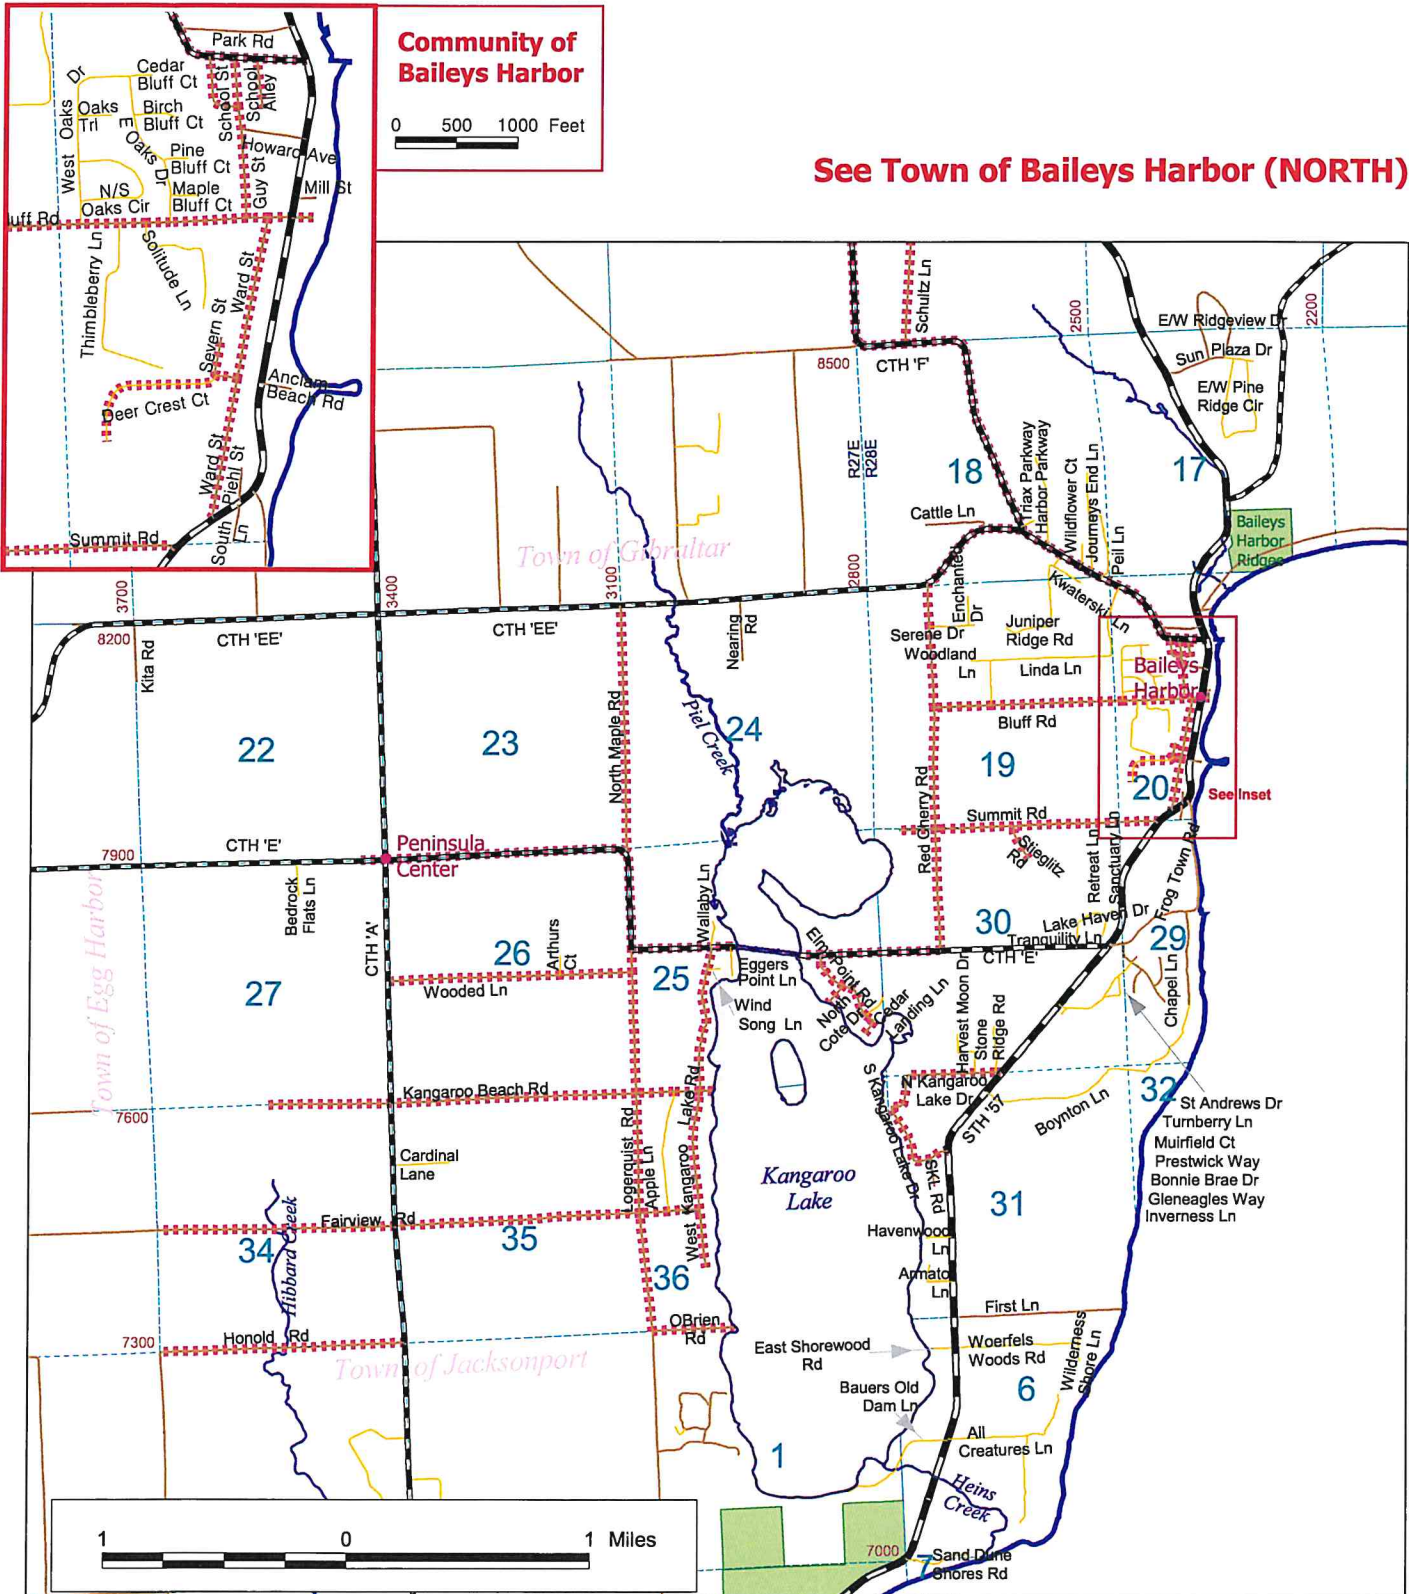

Town of Baileys Harbor (NORTH) ATV / UTV Routes

Door County, Wisconsin

Door County
Land Use Services Dept
421 Nebraska St.
Sturgeon Bay, WI
54235
(920) 746-2323

T.30-31N. - R.28E.

1 Inch = 4,000 Feet

August 15, 2018

See Town of Baileys Harbor (SOUTH)

Town of Baileys Harbor (SOUTH) ATV / UTV Routes

Door County, Wisconsin

Door County
Land Use Services Dept
421 Nebraska St.
Sturgeon Bay, WI
54235
(920) 746-2323

T.29-30N. - R.27-28E.

1 Inch = 4,000 Feet

May 24, 2019

Community of Baileys Harbor

0 500 1000 Feet

See Town of Baileys Harbor (NORTH)