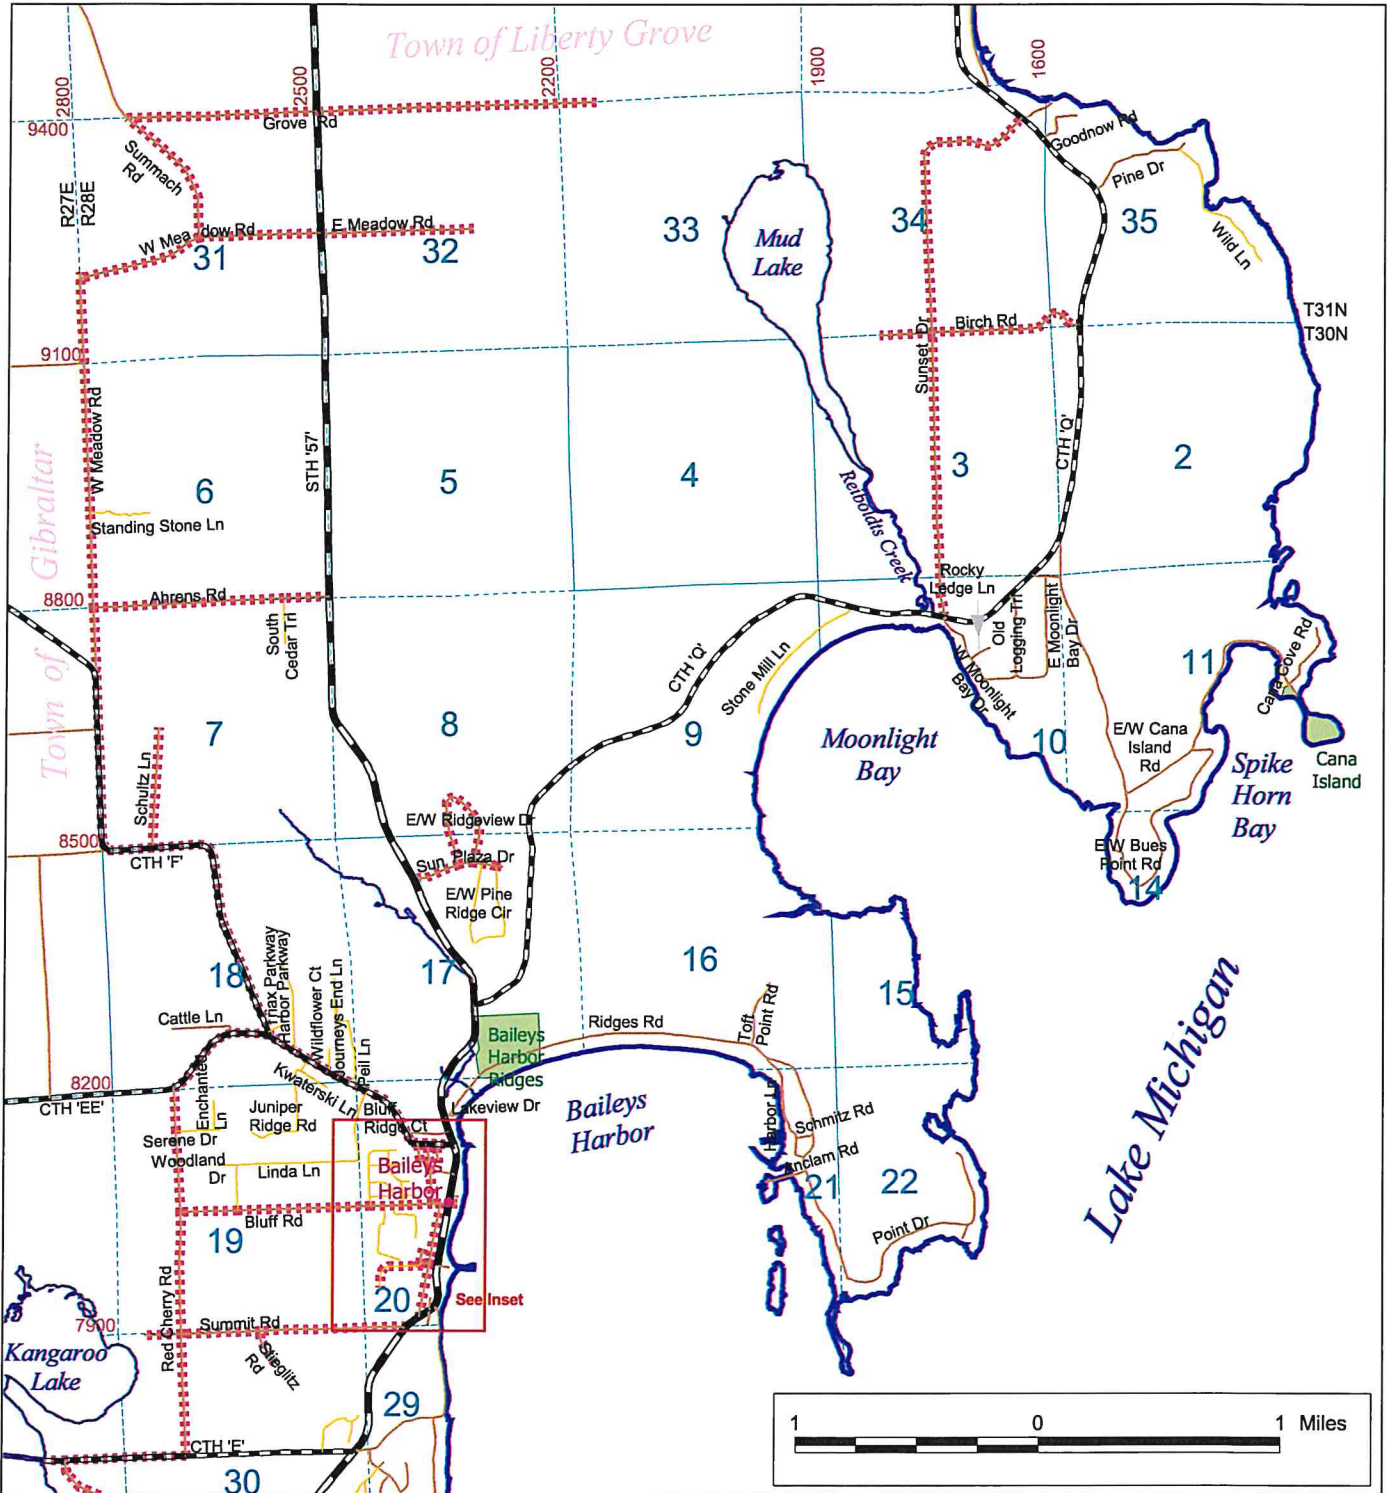

Town of Baileys Harbor (NORTH) ATV / UTV Routes

Door County, Wisconsin

Door County
Land Use Services Dept
421 Nebraska St.
Sturgeon Bay, WI
54235
(920) 746-2323

T.30-31N. - R.28E.

1 Inch = 4,000 Feet

August 15, 2018

See Town of Baileys Harbor (SOUTH)

Town of Baileys Harbor (SOUTH) ATV / UTV Routes

Door County, Wisconsin

Door County
Land Use Services Dept
421 Nebraska St.
Sturgeon Bay, WI
54235
(920) 746-2323

T.29-30N. - R.27-28E.

1 Inch = 4,000 Feet

May 24, 2019

Community of Baileys Harbor

0 500 1000 Feet

See Town of Baileys Harbor (NORTH)